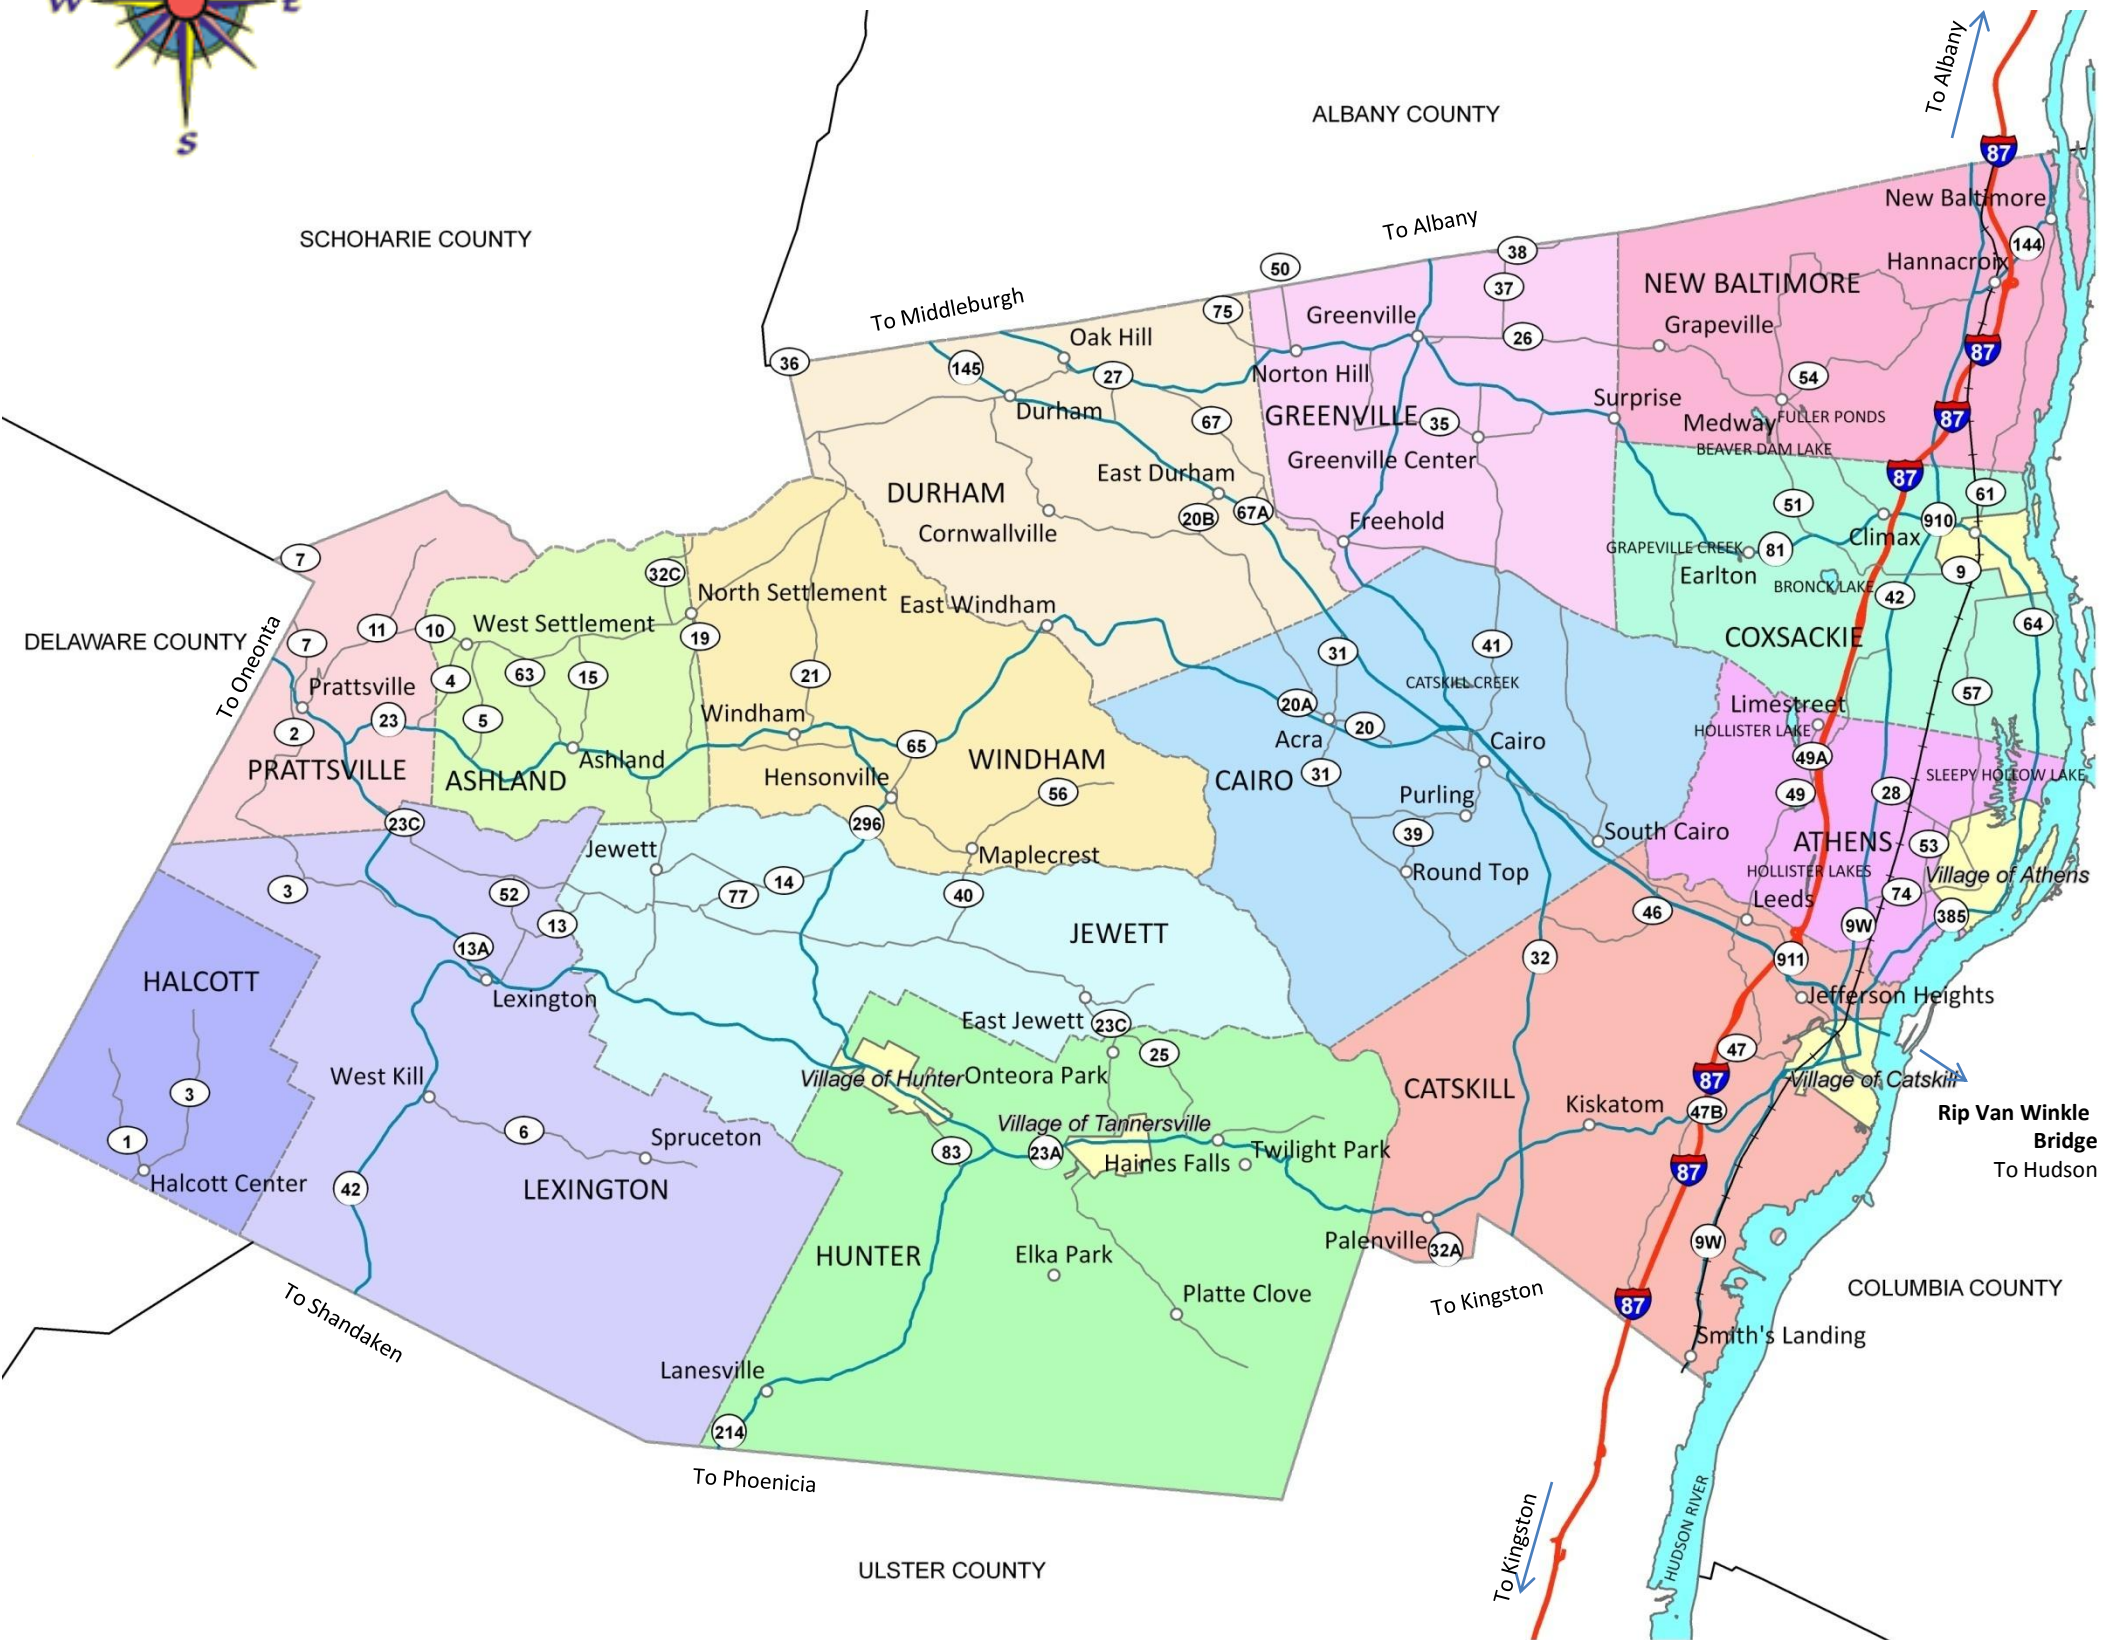

# GREENE COUNTY, NEW YORK

## Driving Times

Albany, NY	45 min	Hartford, CT	2 ½ hrs
Kingston, NY	35 min	Boston, MA	3 hrs
New York City, NY	2 ½ hrs	Montreal, CAN	4 ½ hrs

Map prepared by Department of Planning and Economic Development, Greene County, New York. Copyright reserved.